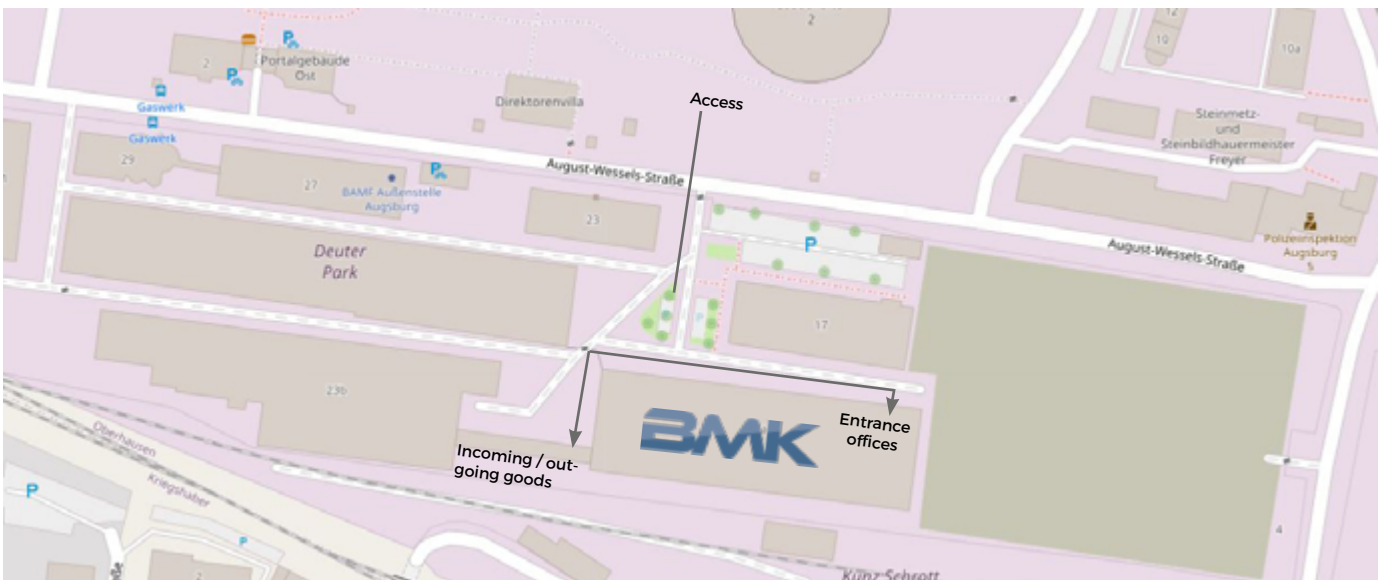

DIRECTIONS

BMK electronic services GmbH

August-Wessels-Straße 19 A, 86159 Augsburg, Tel.: +49 (0) 821 45574 0, www.bmk-group.de

Data from [OpenStreetMap](https://openstreetmap.org) – Published under [ODbL](https://openstreetmap.org/help/en/faq#odbl)

Car / Truck:

If you are coming from Munich, Nuremberg, or Stuttgart, take the A8 Munich-Stuttgart freeway to the Augsburg West Exit and then on the highway B17 towards Landsberg a. L. to the Josefinum exit. While on the street Holzweg, turn left after approx. 450 meters onto Auerstraße. After approx. 60 m turn right onto August-Wessels-Straße.

If you are coming from the south (Allgäu, Austria or Switzerland), take the A96 to the Landsberg a. L. junction and then the B17 highway towards Schongau / Augsburg / Schwabmünchen to the Josefinum exit. While on the street Holzweg turn left after approx. 450 meters onto Auerstraße. After approx. 60 m turn right onto August-Wessels-Straße.

Public transportation:

www.avv-augsburg.de
You can reach BMK by taking the regional train to Augsburg Oberhausen or by taking the tram line 4 in direction to Oberhausen, Nord P+R. Exit the tram at Bärenwirt / DRVs – from here, August-Wessels-Straße 19 A is approx. 13 minutes within walking distance.

Munich Airport:

www.munich-airport.de
Approx. 1 hr. travel time by car.
Approx. 1 ¾ hrs. travel time by public transport.